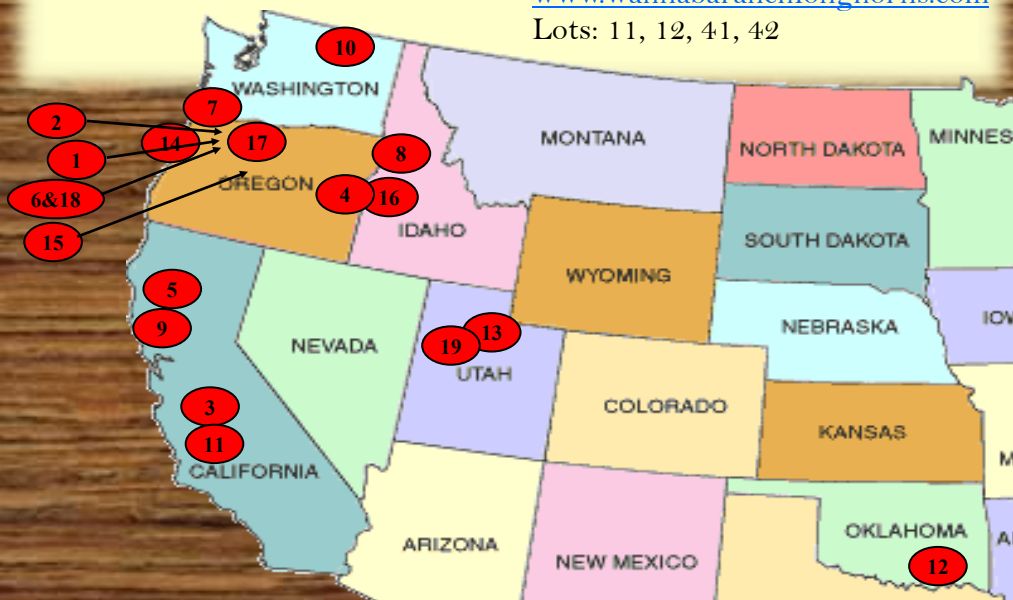

15. Ridge-Point Longhorns

Justin Risenmay
7840 SW 61st Street
Redmond, OR 97756
www.ridgepointlonghorns.com

Lots: 25, 26

16. Running N Longhorns

Nick & Shilo Noyes
2316 Hwy 30 W
Fruitland, ID 83619
www.runningnlonghorns.com

Lots: 21, 22

17. Shamrock Land & Cattle

Gary Donovan
PO Box 374
Mt. Hood, OR 97041

Lots: 3

18. St. Hilaire Longhorns

Tom & Molly St. Hilaire
PO Box 11
Yamhill, OR 97148

Lots: 5, 6

19. WannaBA Ranch

Ken Webb
933 East Bates Canyon Rd.
Erda, UT 84074
www.wannabaranchlonghorns.com

Lots: 11, 12, 41, 42

FEY LONGHORNS - SALE LOCATION
11496 NW PIKE ROAD
YAMHILL, OR 97148
2.5 MILES OUT PIKE RD. ON THE RIGHT